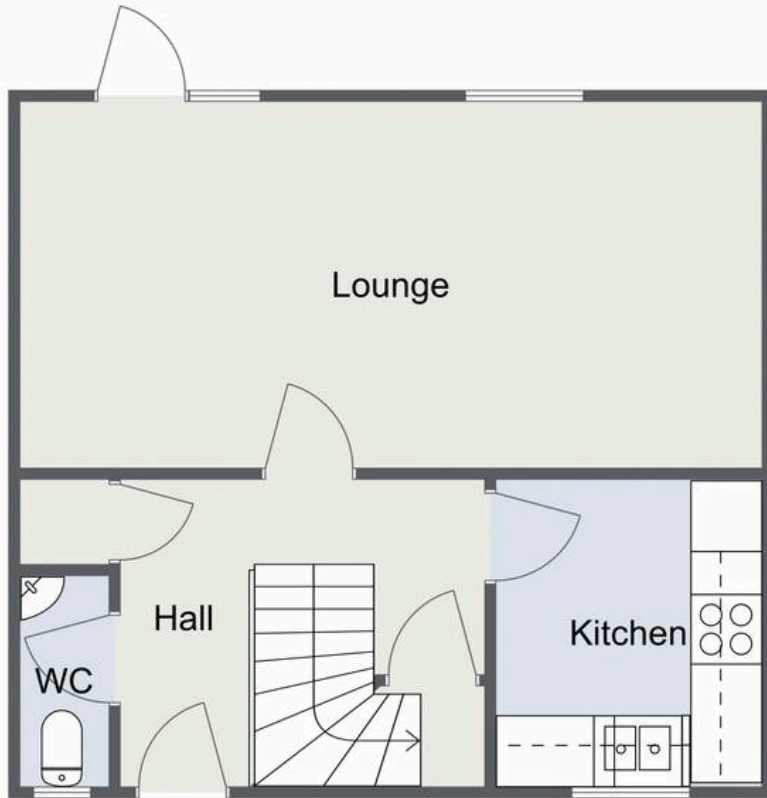

2 The Mews, Barons Court Newhouse Lane
Bromsgrove

Offers Over **£300,000**

Newhouse Lane, Upton Warren

Ground Floor

Total Area Approx.
73.9 Sq M
795.45 Sq Ft

First Floor

For illustrative purposes only. Decorative finishes, fixtures & fittings do not represent the current state of the property. Measurements are approximate & not to scale. Floor Plans made using RoomSketcher.