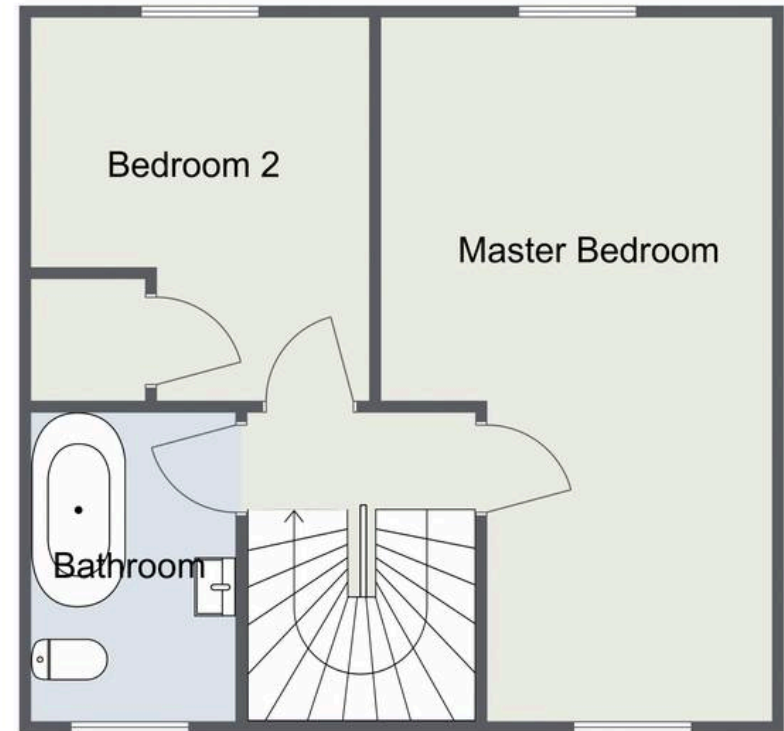

2 The Mews, Barons Court Newhouse Lane
Bromsgrove

Offers Over **£300,000**

Newhouse Lane, Upton Warren

Ground Floor

Total Area Approx.
73.9 Sq M
795.45 Sq Ft

First Floor

For illustrative purposes only. Decorative finishes, fixtures & fittings do not represent the current state of the property. Measurements are approximate & not to scale. Floor Plans made using RoomSketcher.