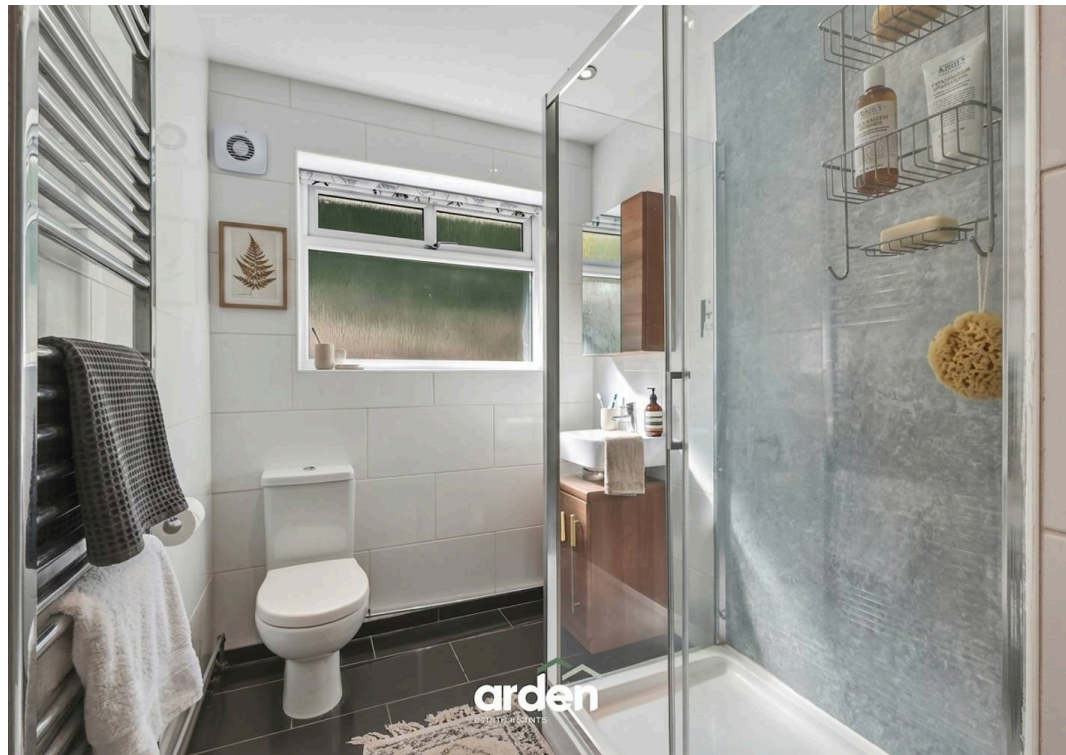

Birches Bank Road, Little Witley

Worcester

Guide Price **£695,000**

Arden Estates

Arden Estates Worcester, 15 Foregate Street, Worcester – WRI 1DB

01905 958 290 • worcester@ardenestates.co.uk •