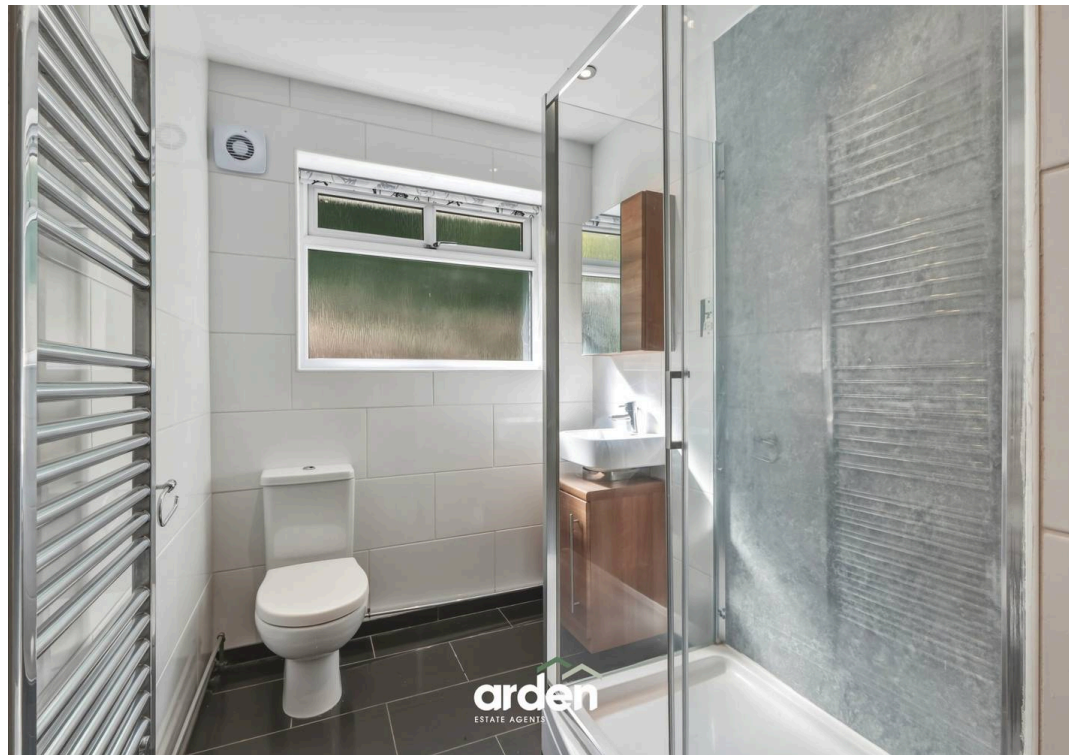

Birches Bank Road, Little Witley

Worcester

Guide Price **£695,000**

Arden Estates

Arden Estates Worcester, 15 Foregate Street, Worcester – WRI 1DB

01905 958 290 • worcester@ardenestates.co.uk •