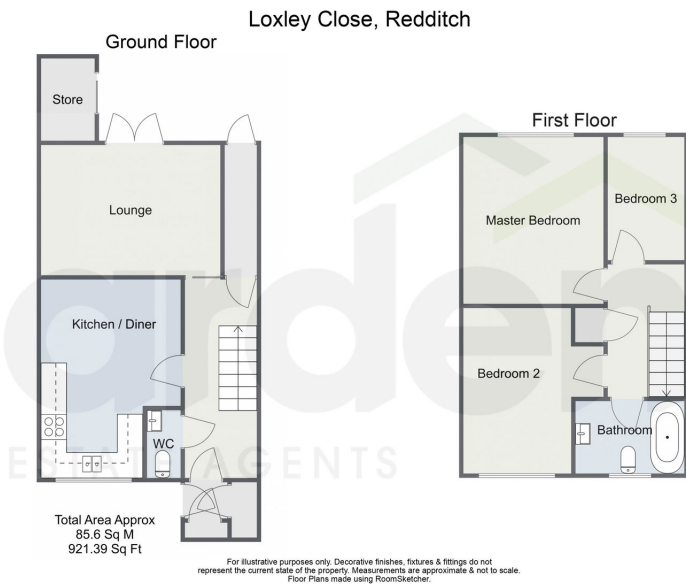

Loxley Close, Church Hill South, Redditch B98 9JG

£190,000

3 1 0

For more information on this house or to arrange a viewing please call the office on:  
**01527 540 654**

Alternatively, you can scan the QR to view all of the details of this property online.