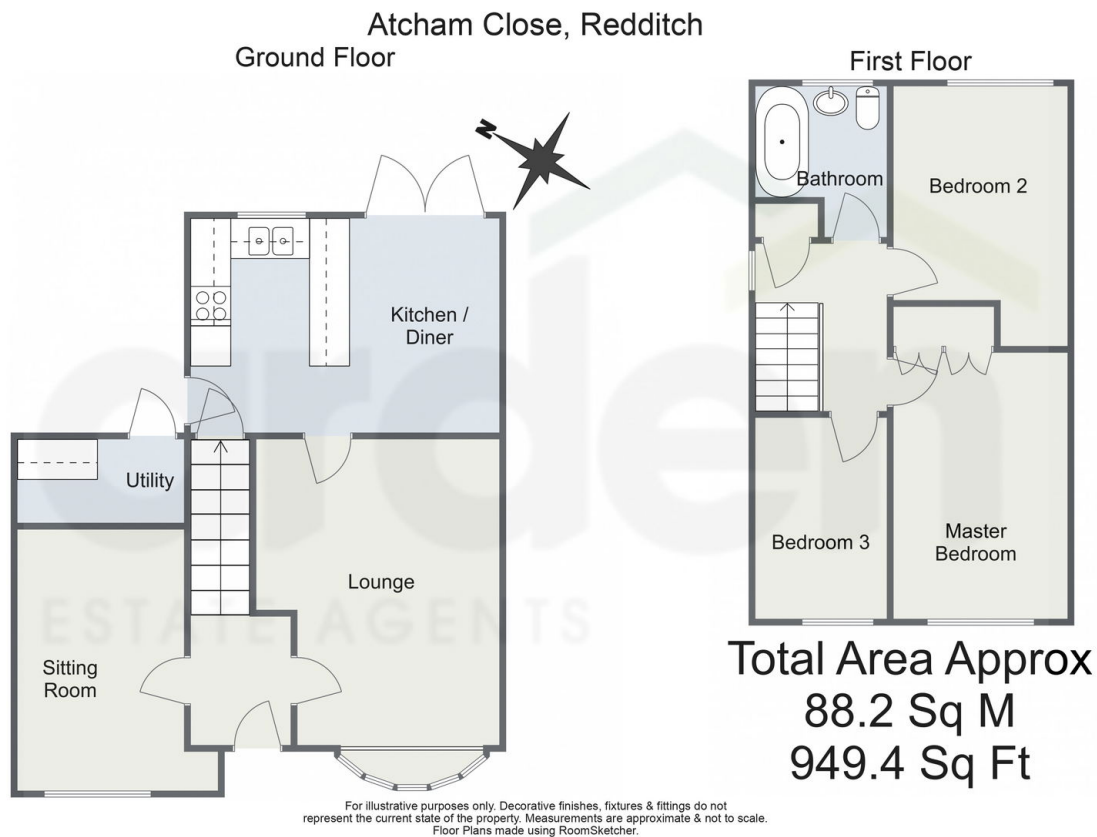

Atcham Close, Winyates East, Redditch B98 0NY

Offers Over £295,000

🛏 3 🚿 1 🚗 2

- Beautifully Presented Semi-Detached Home
- Spacious Lounge
- Kitchen/ Diner
- Modern Family Bathroom
- Block Paved Driveway
- Three/ Four Bedrooms
- Versatile Office/ Playroom
- Separate Utility
- Attractive Rear Garden
- Stylish Modern Interiors

A beautifully presented three/ four bedroom semi-detached house, situated in Winyates East. The property boasts bright and stylish modern interiors, an attractive rear garden and a good-sized block paved driveway.