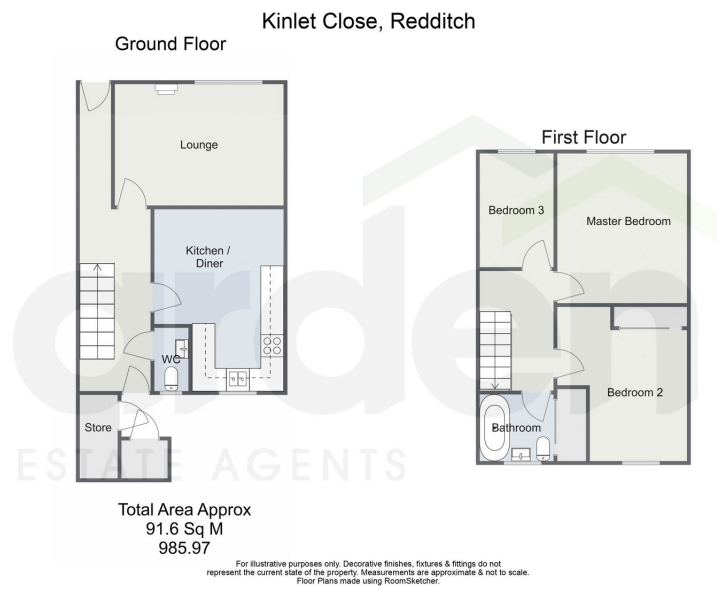

Kinlet Close, Winyates East, Redditch B98 0PN

Offers Over £210,000

3 1 1

- Beautifully Presented Mid Terrace House
- Spacious Lounge with Log Burning Stove
- Modern Main Bathroom and Guest WC
- Low Maintenance, Landscaped Rear Garden
- Three Well-Proportioned Bedrooms
- Kitchen/ Diner
- External Storage
- EPC - TBC

A beautifully presented three-bedroom mid-terrace house located in Winyates East, offering spacious accommodation and a low-maintenance, landscaped rear garden.

For more information on this house or to arrange a viewing please call the office on:
01527 540 654